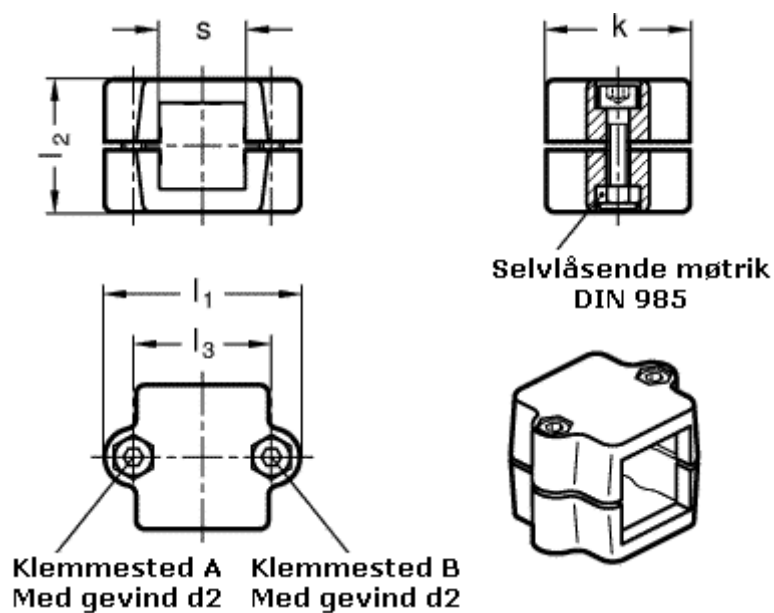

Article number: 20241V50422SW
Description: E+G Tube connector
GN 241-V50-42-SW

Measures

d2 = M10

k = 76

l1 = 98

l2 = 70

l3 = 73

s = 50